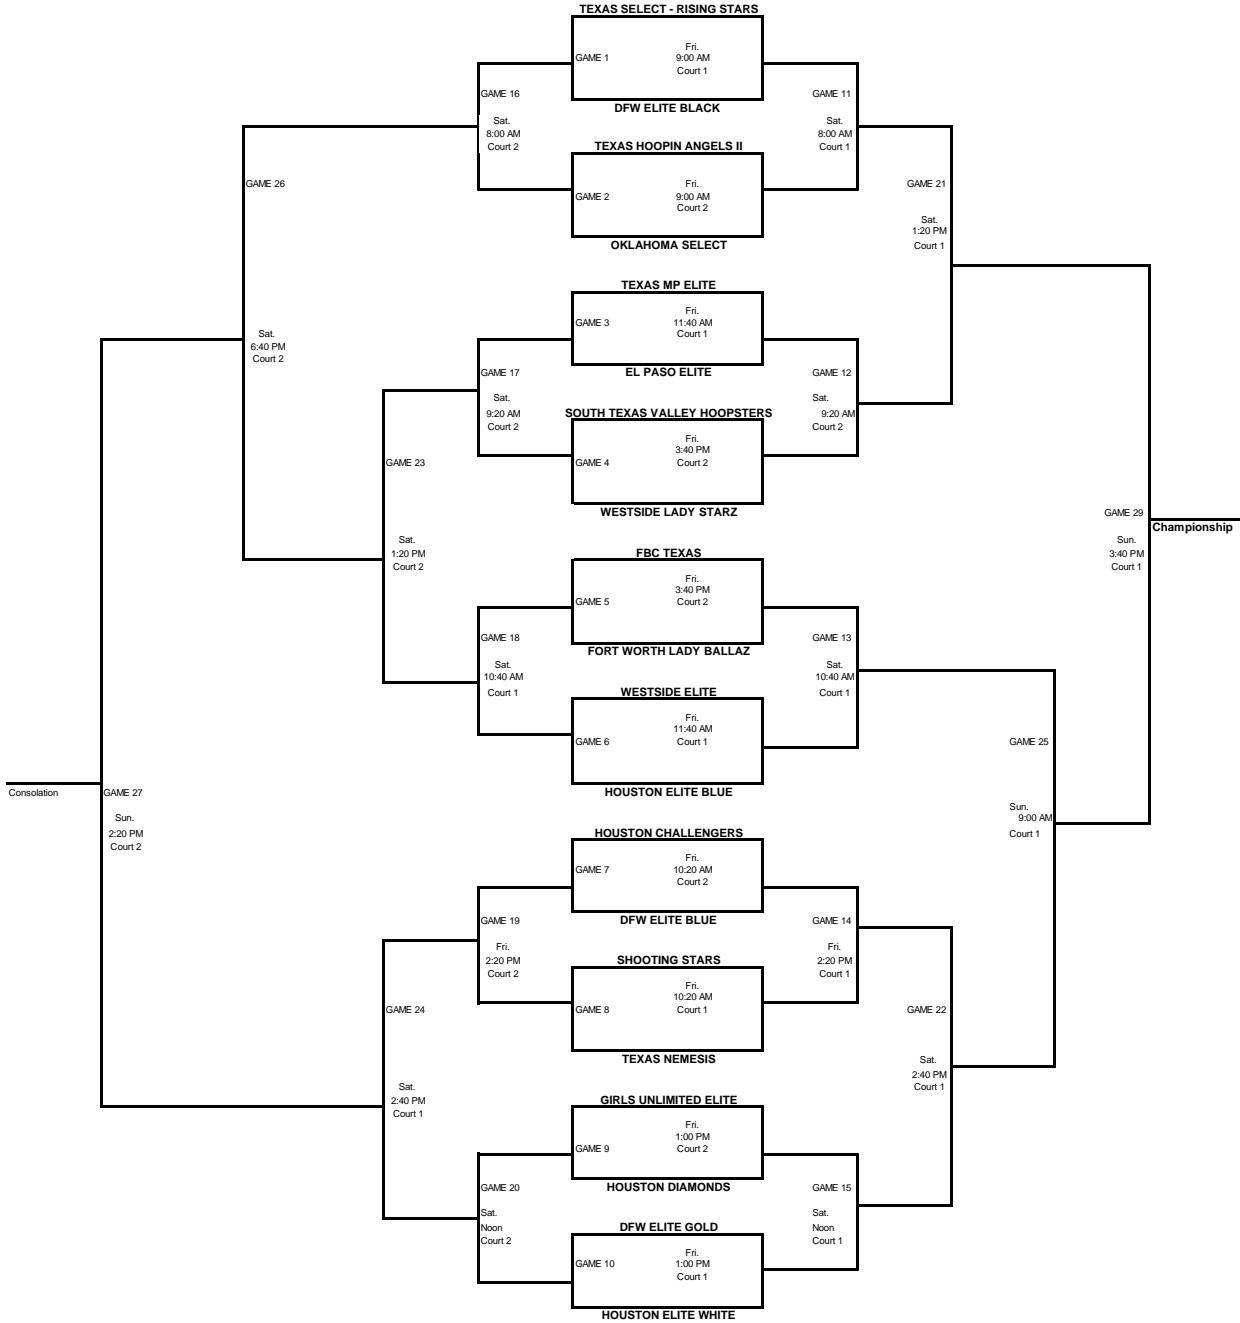

TEXAS ELITE CLASSIC 2007

TEXAS ELITE CLASSIC 2007