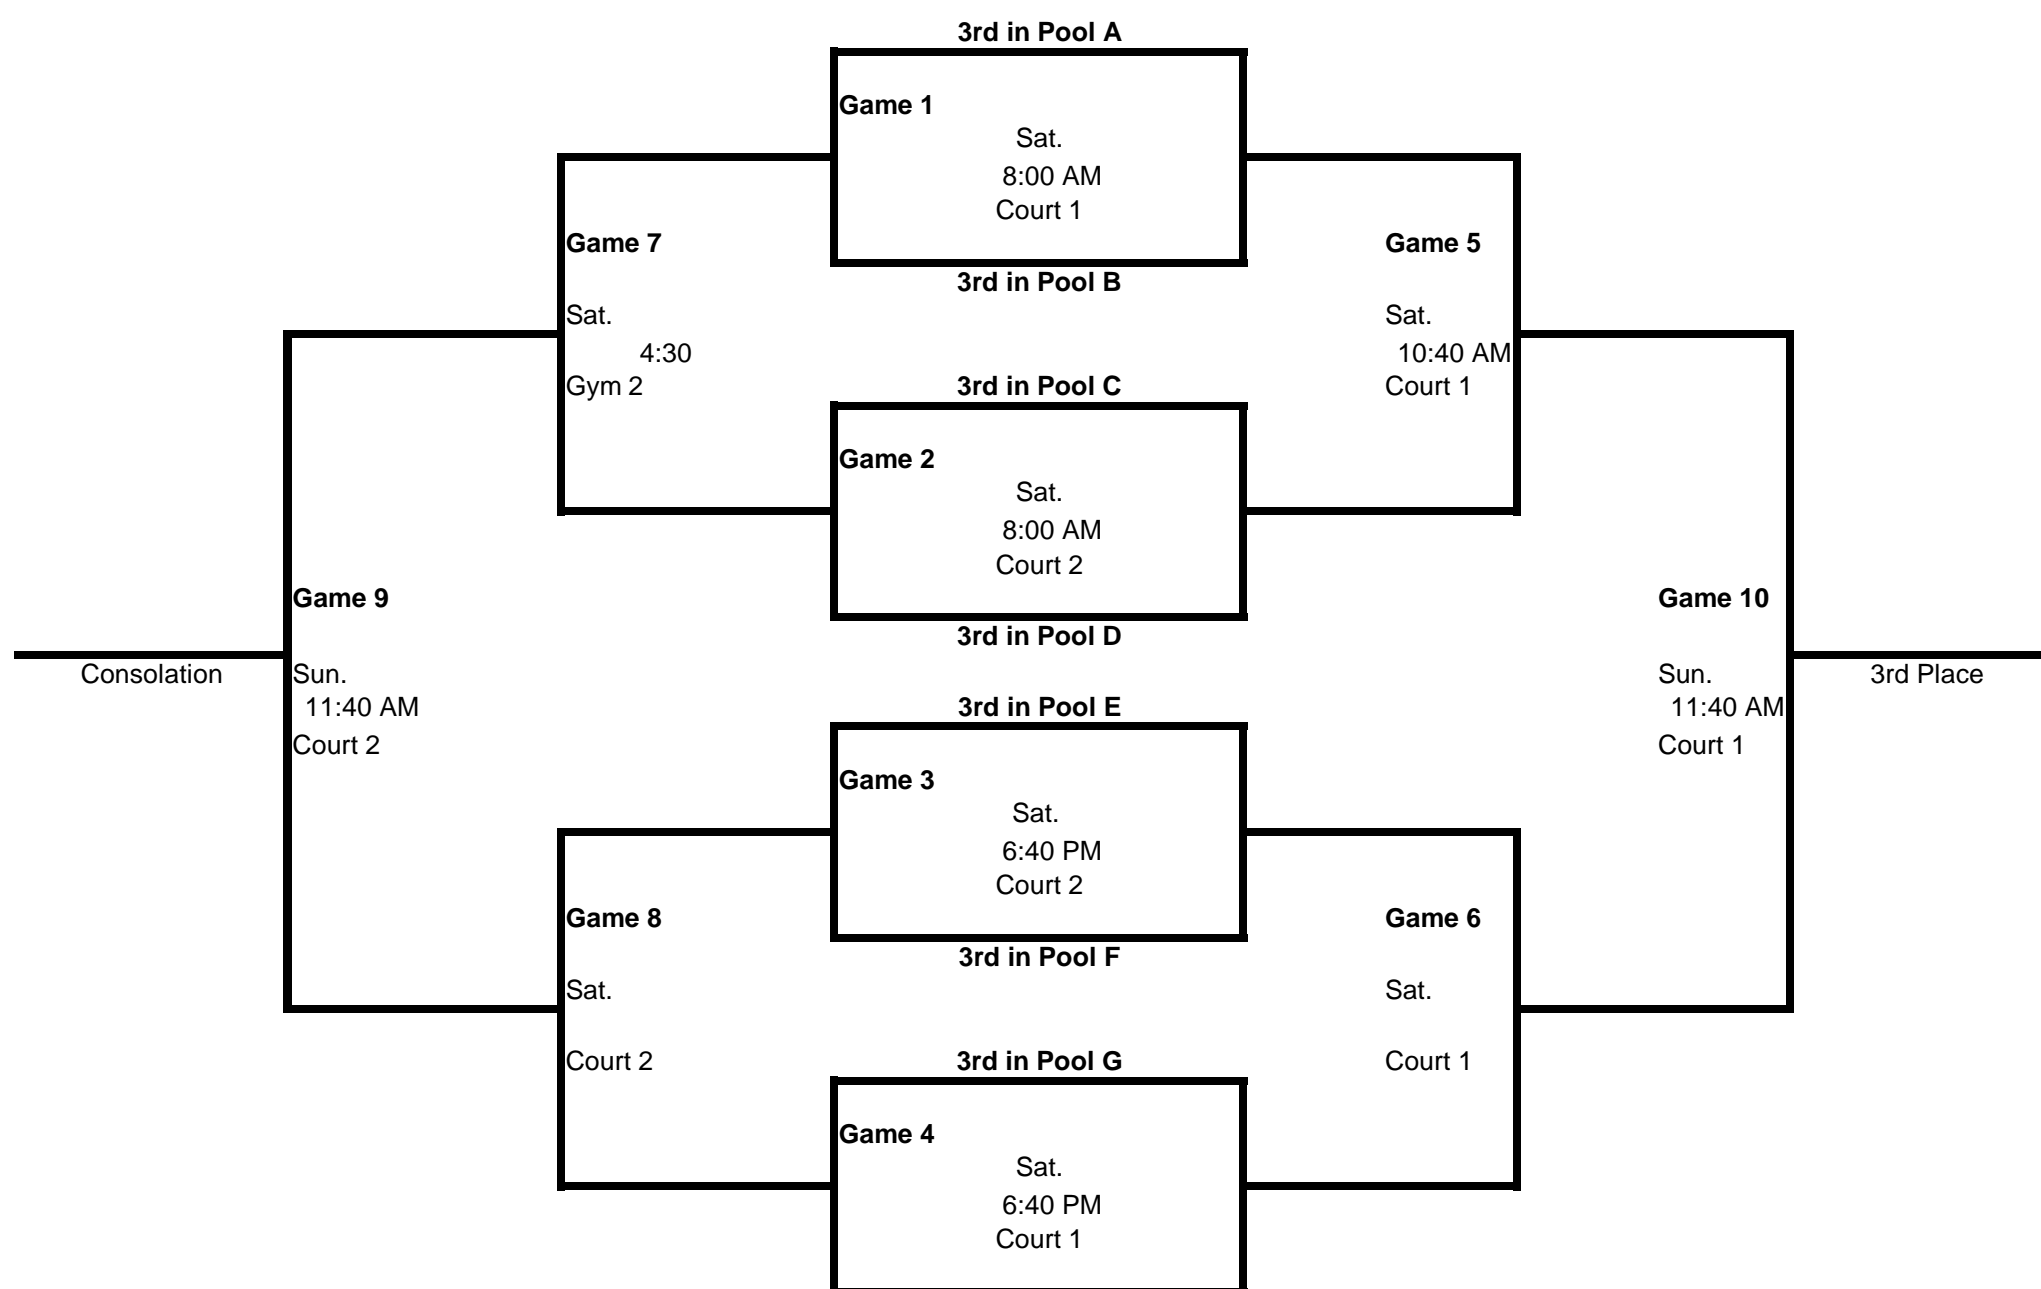

2007 Texas Elite Classic Pool Play

Teams listed first wear light jerseys

Pool G

TEAM	TEAM NAME	Time	GAME	GAMES	GYM
1	Houston Elite White	1pm Fri	Game 19	2 vs 1	Court 1
2	DFW Elite Gold			3 vs 2	
3	Girls Unlimited			1 vs 3	

STANDINGS

					TOTAL	
		1	2	3	POINTS	FINISH
1	Houston Elite White		1pm Fri			
2	DFW Elite Gold	1pm Fri				
3	Girls Unlimited					

2007 Texas Elite Classic 3rd Place Bracket